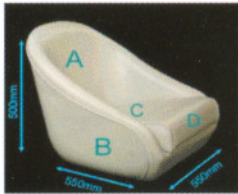

HEIGHT: 500mm WIDTH: 550mm DEPTH: 550mm

*The Sydney Seat is our
Standard Bucket Seat*

The Sydney seat is a high quality Helm seat that gives good back & side support & maximum comfort for long periods at the Helm. The Sydney seat structure is a durable fibreglass shell padded with a high density foam & covered with premium marine grade vinyl in your choice of colour.

MELBOURNE SEAT

HEIGHT: 500mm WIDTH: 550mm DEPTH: 550mm

*The Melbourne Seat is our
Deluxe Bucket Seat*

The Melbourne seat is a high quality deluxe Helm seat that gives good back & side support & maximum comfort for long periods at the helm. The Melbourne seat structure is a durable fibreglass shell padded with a high density foam and covered with premium marine grade vinyl in your choice of colour.

BRISBANE SEAT

HEIGHT: 710mm WIDTH: 600mm DEPTH: 600mm

Brisbane Seat

This is the flagship of the Inferno range.

This seat is pure luxury.

FLY BRIDGE SEAT

Fly Bridge Seat

Reverse facing two seater with storage unit carpeted or fibreglass lined interior.